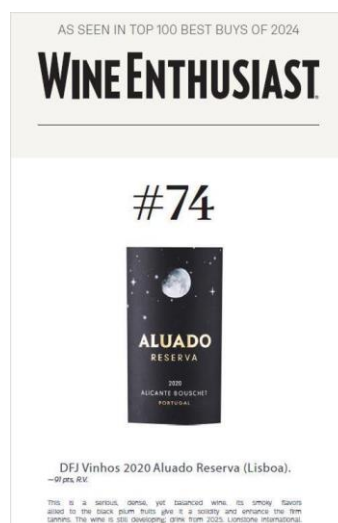

WINE ENTHUSIAST 2024

#74 TOP 100 BEST BUY OF THE YEAR 2024

ALUADO Reserva Alicante Bouschet red 2020 - V. R. Lisboa